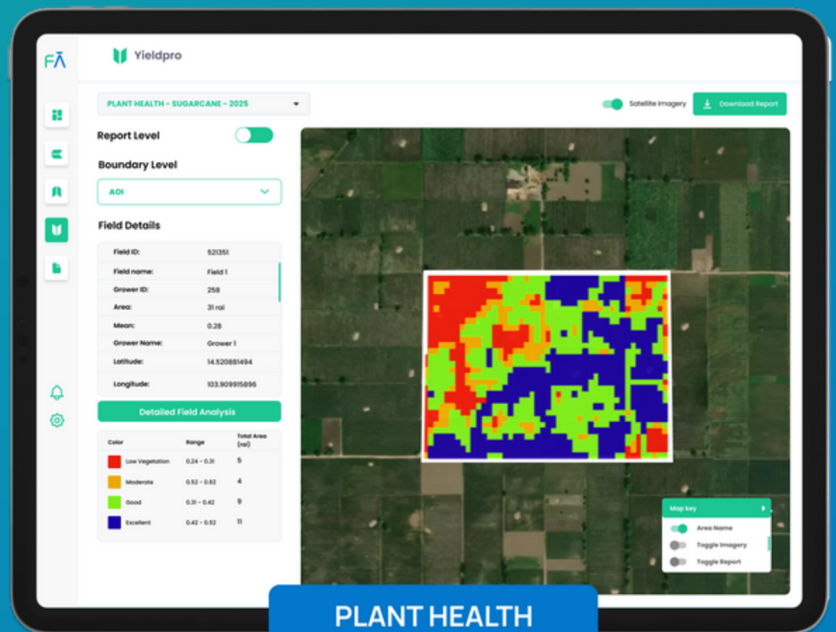

Farmers were immediately advised to apply Corteva's recommended crop protection solutions. Because the infestation was caught early, the pest's spread was contained, and crop recovery was successful.

The arrow highlights a red stress zone flagged by YieldPro's plant health report, which triggered timely scouting and early detection of Fall Armyworm infestation.

# IMPACT

**Fall Armyworm spreads fast. Waiting means damage.**

YieldPro gives growers the power to act early, using space technology to spot stress before it's visible.

**The result:** *protected yields, lower costs, and stronger brand impact for agri-input leaders.*

- **Prevented widespread crop damage** through early detection
- **Improved grower trust** with accurate crop monitoring
- **Targeted interventions** minimized input cost and loss
- **YieldPro's accuracy, with over 90% report precision**

Our YieldPro dashboard delivers weekly insights on **plant health, stress, nitrogen, organic matter, moisture and productivity zones**, empowering farmers and mill owners to take timely action and boost yield.