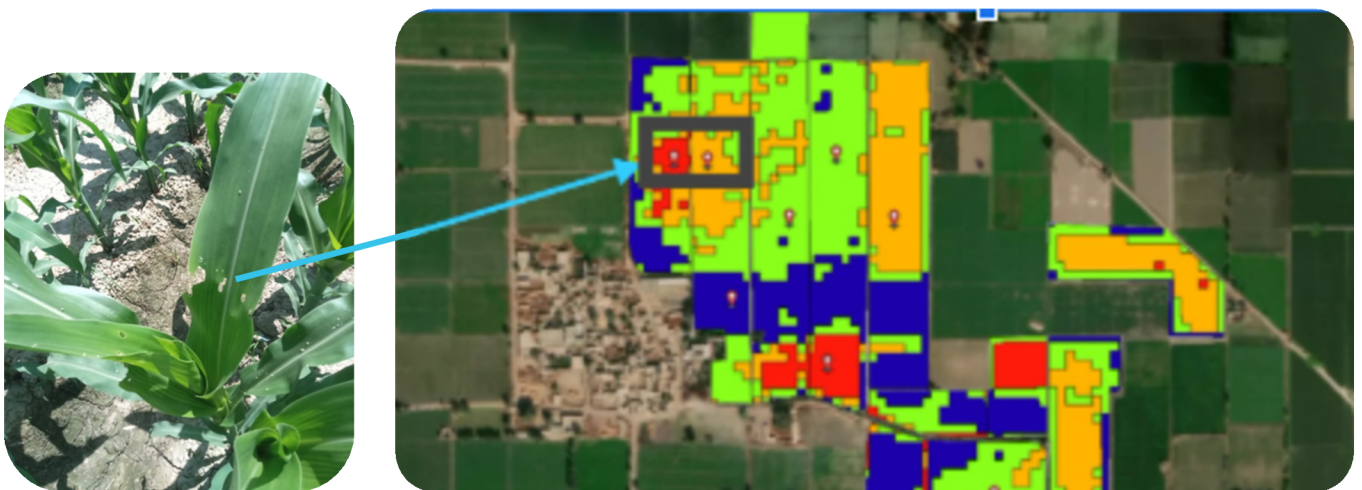

Corteva, seeking to enhance farmer support, partnered with Farmdar to deploy YieldPro across 55,000 acres of Spring maize fields in Punjab. The aim was to strengthen early risk detection, optimize field-level decision-making, and build trust through tangible value addition.

The image shows visible signs of Fall Armyworm damage on maize leaves, including holes and frass, indicating active pest infestation.

FARMDAR

---

<https://www.farmdar.ai/>

# SOLUTION

---

Using plant health report, YieldPro flagged localized stress patches not yet visible to the eye. Field validation by agronomists confirmed the presence of Fall Armyworm in affected areas.

Farmers were immediately advised to apply Corteva's recommended crop protection solutions. Because the infestation was caught early, the pest's spread was contained, and crop recovery was successful.

The arrow highlights a red stress zone flagged by YieldPro's plant health report, which triggered timely scouting and early detection of Fall Armyworm infestation.